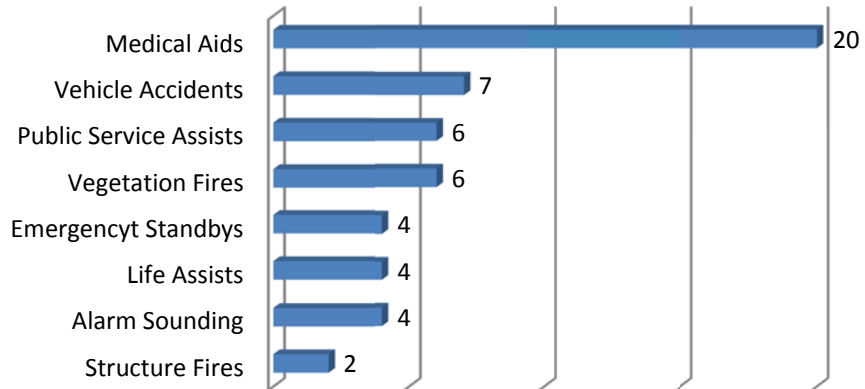

Groveland Fire Department

Monthly Statistics: December 2011

December Emergency Calls by Type

December Emergency Calls by Location

December Emergency Call Totals by Year