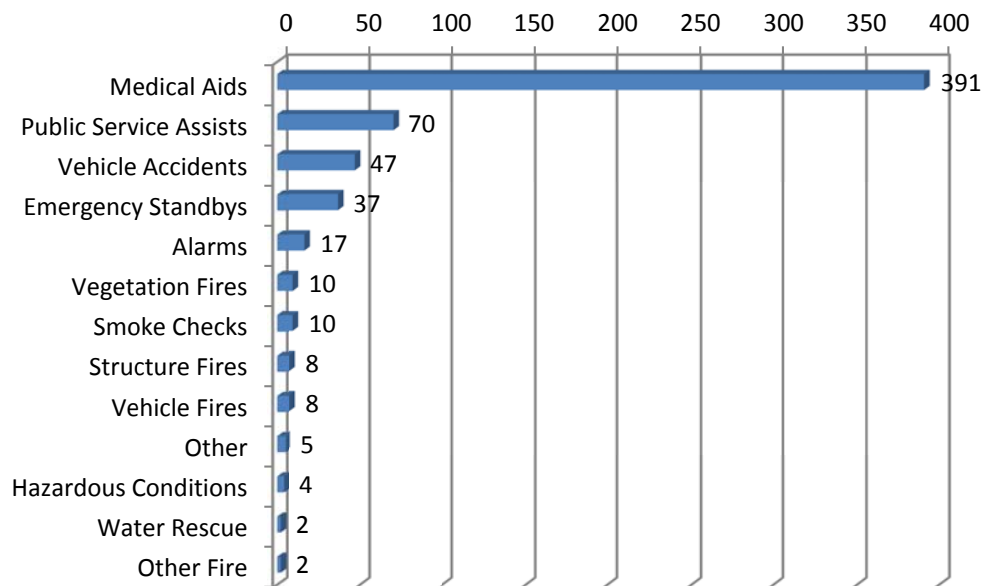

Groveland Fire Department

Yearly Report Statistics 2010

2010 Emergency Calls by Type

2010 Emergency Calls by Location

Total Emergency Calls 2001-2010