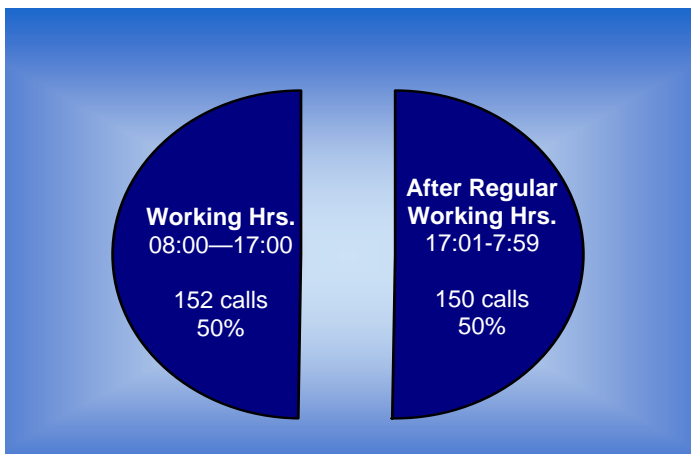

Emergency Call Breakdown June 2007

Time of Day 1/1/07—06/30/07

Emergency Call Location Breakdown for June 2007

Total Emergency Calls January - June 1999-2007