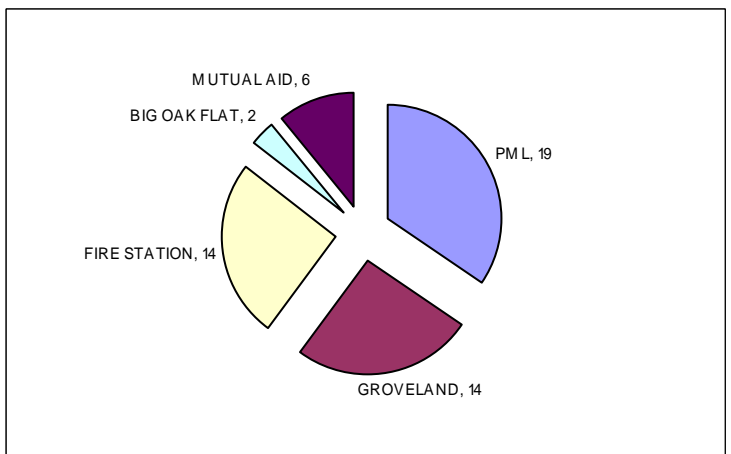

Emergency Call Breakdown June 2007

Time of Day 1/1/07—06/30/07

Emergency Call Location Breakdown for June 2007

Total Emergency Calls January - June 1999-2007