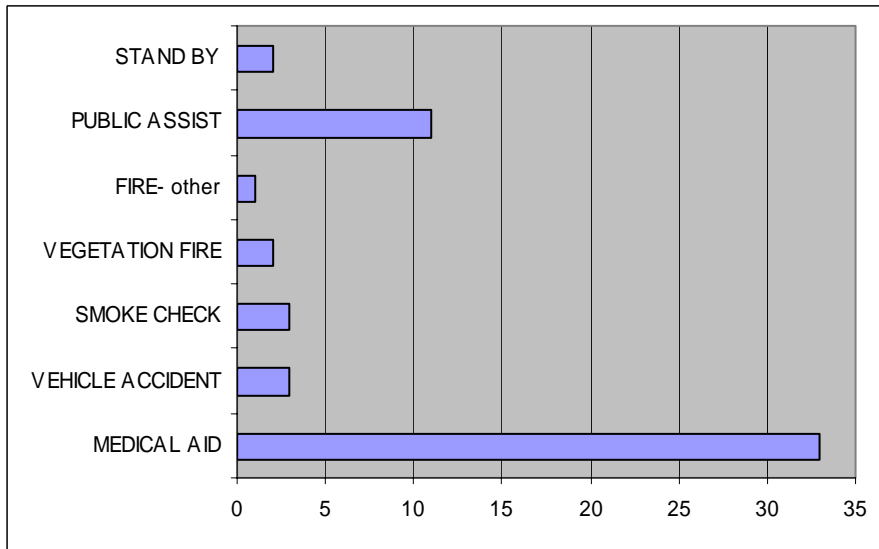

Emergency Call Breakdown June 2007

Time of Day 1/1/07—06/30/07

Emergency Call Location Breakdown for June 2007

Total Emergency Calls January - June 1999-2007